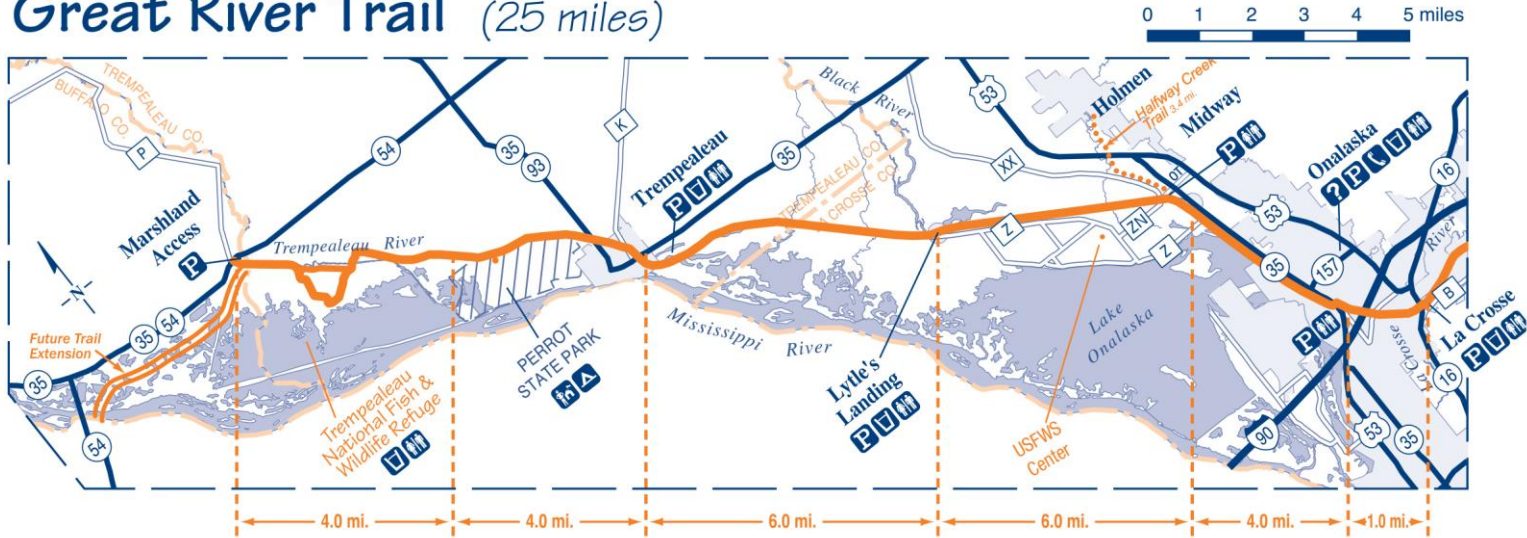

# Great River Trail (25 miles)